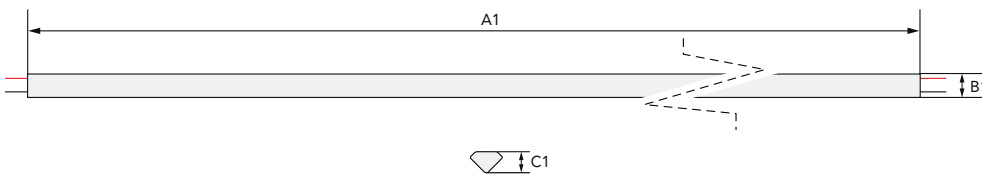

AMBIUM® SHOWCASE 300i-WHT READY

SPECIFICATIONS

ARTICLE NUMBER	PRODUCT	COLOR TEMP	LUMEN OUTPUT	POWER	EFFICIENCY	CRI	VOLTAGE	# OF LEDS	IP RATING	TEMPERATURE
		K	Lm/m	W/m	LM/W		V			°C
KSC1C02710	Showcase 300i-WHT Ready 2700K 1000mm	2700K	1286	11.3	113	80+	24V	280	21	-20 to 60 °C
KSC1C04010	Showcase 300i-WHT Ready 4000K 1000mm	4000K	1479	11.7	126	80+	24V	280	21	-20 to 60 °C
KSC1C06510	Showcase 300i-WHT Ready 6500K 1000mm	6500K	1532	11.9	129	80+	24V	280	21	-20 to 60 °C

Notes: Lumen values are typical. Allow +/- 15% for color binning tolerance. Other white color (CCT) upon request.

Mounted aluminum profile including light, endcap & cover

DIMENSIONS

PRODUCT	A1	B1	C1
	mm	mm	mm
1m version	1004	18	18