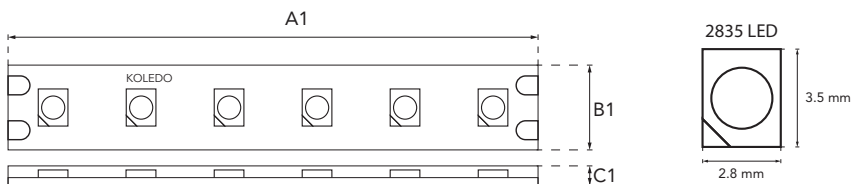

lm* Lumen are measured at 1 meter above the module. Lumen values are typical. Allow +/- 15% for color binning tolerance. The Pacifium LEDSTRIP is intended for built-in outdoor & indoor use only. The Pacifium LEDSTRIP should not be directly exposed to the elements like snow, water and ice.

SCHEMATIC